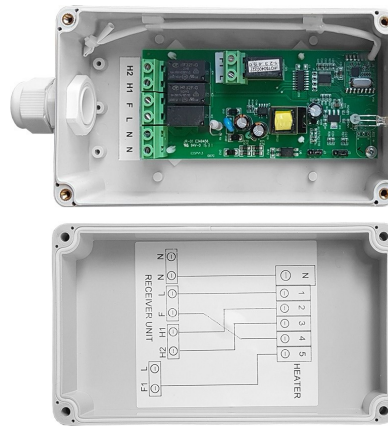

RXREC Receiver Unit

RXREC Receiver Unit - Wireless Control Conversion

Consort Claudgen's RXREC is a receiver unit that enables certain heaters controlled by a remote switch to be wirelessly controlled by a CRXSL controller*. With RXREC installed, a CRXSL controller replaces the existing remote switch, expanding the heating control options to include temperature and time control. Additionally, the Time/Manual mode in a CRXSL controller takes advantage of the RXREC long range performance to allow heaters to be controlled from a different room.

- Can be retrofitted to existing compatible Claudgen products (see RXREC matching products list)
- Each heater must be connected to an RXREC for it to be controlled by a CRXSL
- Multiple heaters can be controlled by a CRXSL
- Long range performance dependent on building construction
- Dimensions (mm):- H:90 D:61 W:158

* Requires a separately purchased CRXSL controller.

CRXSL Controller Features

- Mains or battery powered
- Temperature programme mode:
 - 6 temperature programmes per day
 - 7-day heating programmes per week
- Time/Manual mode:
 - Allows fan and heat settings to be adjusted manually
 - Allows set time schedule for fan and heat settings
- Stylish and sleek modern design
- Large backlit LCD display for easy reading
- Simple to set up and easy to programme
- Child lock
- Temperature display of either degrees Celsius or Fahrenheit